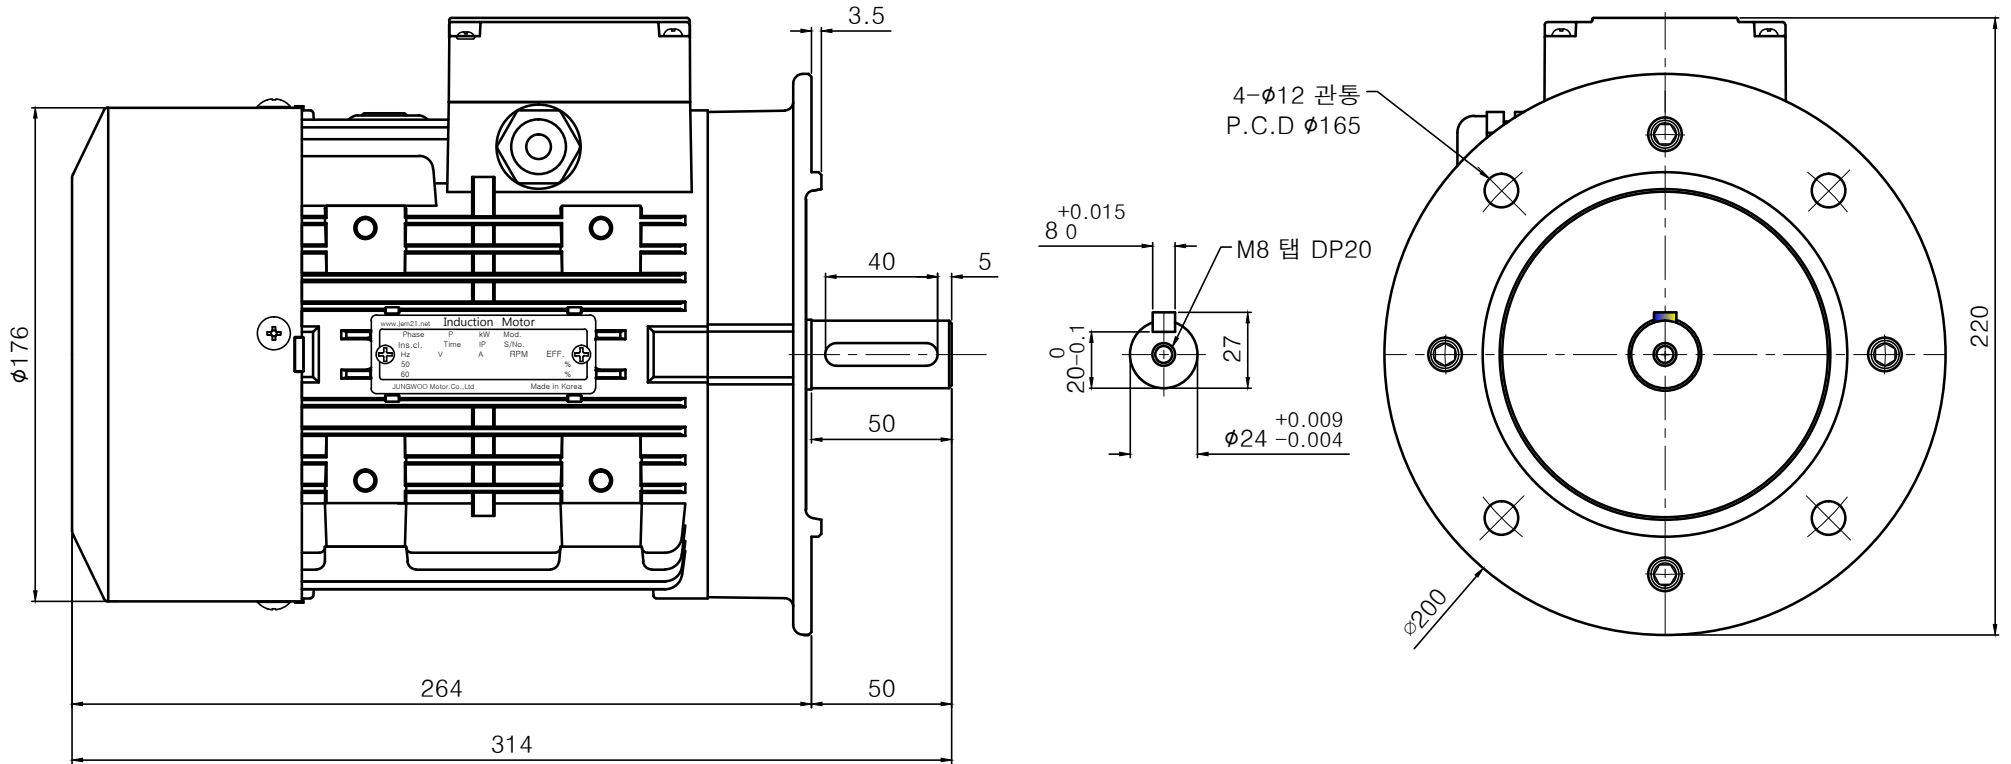

표준 IE3 삼상 B5 - FF165 (90L-V02)

CODE No

Model No	Out Put (kW)				Volt	Hz	IP	Ins cl.	Time	Bearing		Type
	2P	4P	6P	8P						DE	ODE	
	2.2						55	F	S1	6205ZZ	6204ZZ	TEFC

STYLE	3rd Angle	TITLE	Induction Motor Out Line
UNIT	MM	정우전기 (주)	
SCALE	1 : 1.25		
DATE	2023.07.03		
DSND BY	KOH.Y.K		