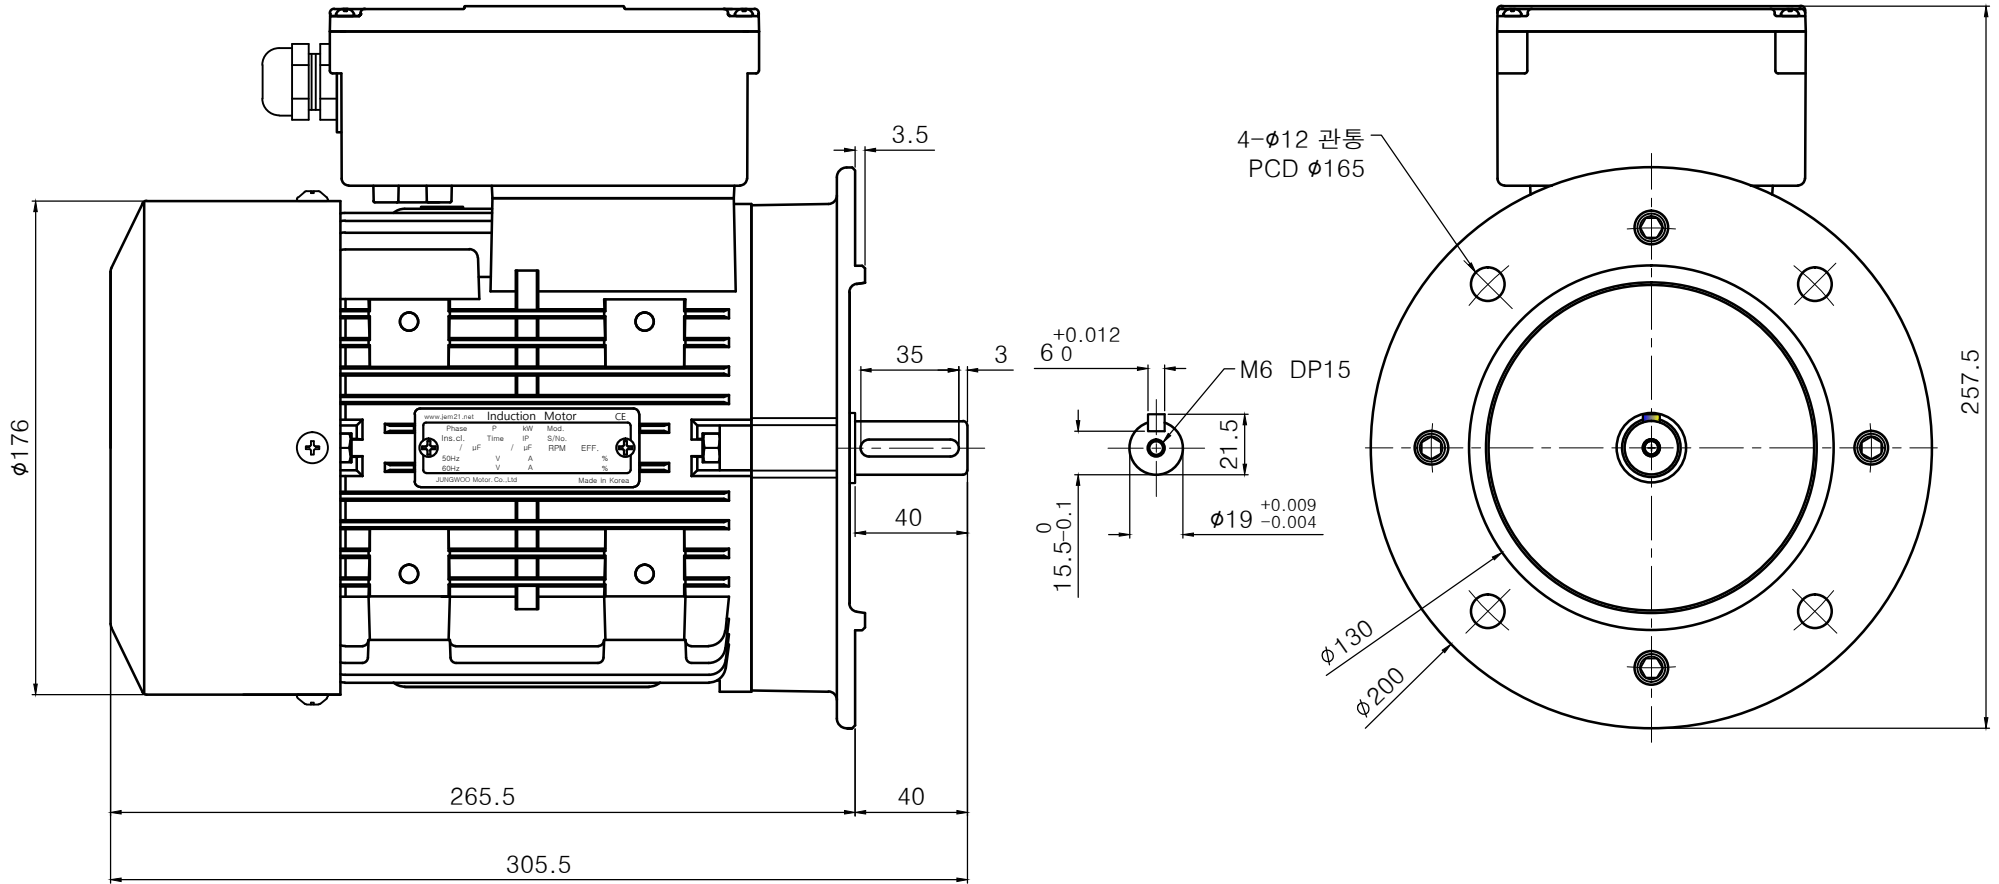

표준 단상 B5 운전기동형 - FF165(90L-V01)

CODE No

Model No	Out Put (kW)				Volt	Hz	IP	Ins cl.	Time	Bearing		Type
	2P	4P	6P	8P						DE	ODE	
		0.75					54	B	S1	6205ZZ	6204ZZ	TEFC

STYLE	3rd Angle	TITLE	Induction Motor Out Line
UNIT	MM		
SCALE	1 : 1.25	 정우전기 (주)	
DATE	2020.05.21		
DSND BY	MIN.B.W		