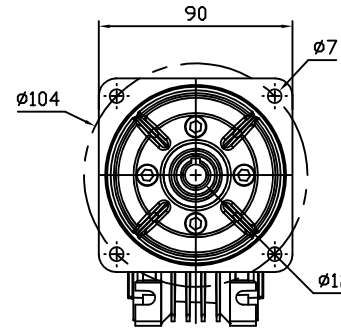

NO	DESCRIPTION	MATERIAL	SIZE, DWG. NO	Q'TY	WT. (KG)		REMARK
					UNIT	TOTAL	

LEAD WIRE ASS'Y 300mm
MOTOR UL STYLE NO.3271 AWG NO.20
T.G UL STYLE NO.1430 AWG NO.24

LEAD WIRE ASS'Y 300mm
MOTOR UL STYLE NO.3271 AWG NO.20
T.G UL STYLE NO.1430 AWG NO.24

OUTPUT HOLLOW SHAFT

LEAD WIRE ASS'Y 300mm
MOTOR UL STYLE NO.3271 AWG NO.20
T.G UL STYLE NO.1430 AWG NO.24

(주)한국체인모터
Tel. 032-810-0702 Fax. 815-8123

CUSTOMER APPROVE		AMEND		PROJECT		MOTOVARIO					
MECHANICAL	ELECTRICAL	△		MODEL		NMRV030_90각 120W DKM SPEED					
		△		MODEL NUMBER		NMRV 030 90각/토크크림 + 9SDK□-120F2 (5~80:1)					
		△		DRAWN	LEE M.P	DATE		REV	A	SCALE	NONE
		△		CHECKED	KIM J.S	DATE		UNIT	MM	PAGE	-
		NO	CONTENT	DATE	APPROVED	LEE J.Y	DATE				