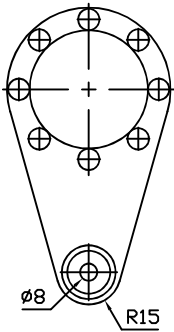

NO	DESCRIPTION	MATERIAL	SIZE, DWG. NO	Q'TY	WT. (KG)		REMARK
					UNIT	TOTAL	

LEAD WIRE ASS'Y 300mm
MOTOR UL STYLE NO.3271 AWG NO.20
T.G UL STYLE NO.1430 AWG NO.24

LEAD WIRE ASS'Y 300mm
MOTOR UL STYLE NO.3271 AWG NO.20
T.G UL STYLE NO.1430 AWG NO.24

OUTPUT HOLLOW SHAFT

LEAD WIRE ASS'Y 300mm
MOTOR UL STYLE NO.3271 AWG NO.20
T.G UL STYLE NO.1430 AWG NO.24

(주)한국체인모터
Tel. 032-810-0702 Fax. 815-8123

CUSTOMER APPROVE		AMEND		PROJECT		MOTOVARIO					
MECHANICAL	ELECTRICAL	△		MODEL		NMRV030_90각 120W DKM SPEED					
		△		MODEL NUMBER		NMRV 030 90각/토크크림 + 9SDK□-120F2 (5~80:1)					
		△		DRAWN	LEE M.P	DATE		REV	A	SCALE	NONE
		△		CHECKED	KIM J.S	DATE		UNIT	MM	PAGE	-
		NO	CONTENT	DATE	APPROVED	LEE J.Y	DATE				