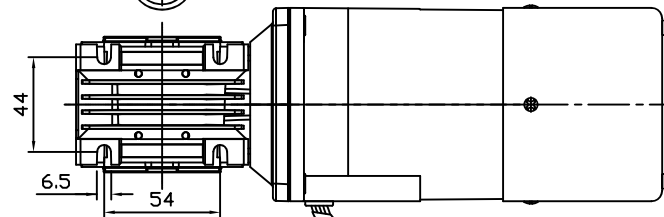

NO	DESCRIPTION	MATERIAL	SIZE, DWG. NO	Q'TY	WT. (KG)		REMARK
					UNIT	TOTAL	

LEAD WIRE ASS'Y 300mm
MOTOR UL STYLE NO.3271 AWG NO.20
T.G UL STYLE NO.1430 AWG NO.24

LEAD WIRE ASS'Y 300mm
MOTOR UL STYLE NO.3271 AWG NO.20
T.G UL STYLE NO.1430 AWG NO.24

OUTPUT HOLLOW SHAFT

LEAD WIRE ASS'Y 300mm
MOTOR UL STYLE NO.3271 AWG NO.20
T.G UL STYLE NO.1430 AWG NO.24

(주)한국체인모터
Tel. 032-810-0702 Fax. 815-8123

CUSTOMER APPROVE		AMEND		PROJECT		MOTOVARIO					
MECHANICAL	ELECTRICAL	△		MODEL		NMRV030_90각 120W DKM SPEED					
		△		MODEL NUMBER		NMRV 030 90각/토크크림 + 9SDK□-120F2 (5~80:1)					
		△		DRAWN	LEE M.P	DATE		REV	A	SCALE	NONE
		△		CHECKED	KIM J.S	DATE		UNIT	MM	PAGE	-
		NO	CONTENT	DATE	APPROVED	LEE J.Y	DATE				