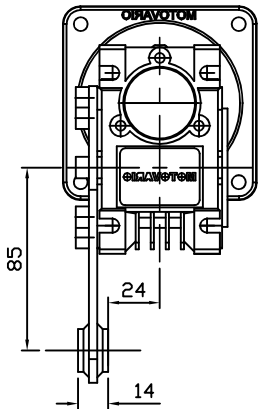

NO	DESCRIPTION	MATERIAL	SIZE, DWG. NO	Q'TY	WT. (KG)		REMARK
					UNIT	TOTAL	

LEAD WIRE ASS'Y 300mm
MOTOR UL STYLE NO.3271 AWG NO.20
T.G UL STYLE NO.1430 AWG NO.24

LEAD WIRE ASS'Y 300mm
MOTOR UL STYLE NO.3271 AWG NO.20
T.G UL STYLE NO.1430 AWG NO.24

OUTPUT HOLLOW SHAFT

LEAD WIRE ASS'Y 300mm
MOTOR UL STYLE NO.3271 AWG NO.20
T.G UL STYLE NO.1430 AWG NO.24

(주)한국체인모터
Tel. 032-810-0702 Fax. 815-8123

CUSTOMER APPROVE		AMEND		PROJECT		MOTOVARIO					
MECHANICAL	ELECTRICAL	△		MODEL		NMRV030_90각 120W DKM SPEED					
		△		MODEL NUMBER		NMRV 030 90각/토크크림 + 9SDK□-120F2 (5~80:1)					
		△		DRAWN	LEE M.P	DATE		REV	A	SCALE	NONE
		△		CHECKED	KIM J.S	DATE		UNIT	MM	PAGE	-
		NO	CONTENT	DATE	APPROVED	LEE J.Y	DATE				