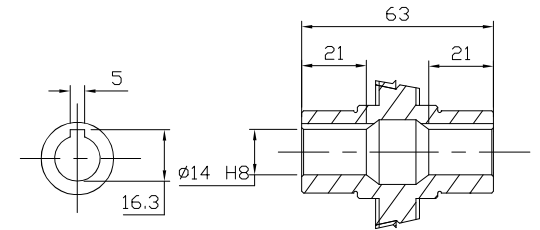

NO	DESCRIPTION	MATERIAL	SIZE, DWG. NO	Q'TY	WT. (KG)		REMARK
					UNIT	TOTAL	

LEAD WIRE ASS'Y 300mm
MOTOR UL STYLE NO.3271 AWG NO.20
T.G UL STYLE NO.1430 AWG NO.24

LEAD WIRE ASS'Y 300mm
MOTOR UL STYLE NO.3271 AWG NO.20
T.G UL STYLE NO.1430 AWG NO.24

OUTPUT HOLLOW SHAFT

LEAD WIRE ASS'Y 300mm
MOTOR UL STYLE NO.3271 AWG NO.20
T.G UL STYLE NO.1430 AWG NO.24

(주)한국체인모터
Tel. 032-810-0702 Fax. 815-8123

CUSTOMER APPROVE		AMEND		PROJECT		MOTOVARIO					
MECHANICAL	ELECTRICAL	△		MODEL		NMRV030_90각 120W DKM SPEED					
		△		MODEL NUMBER		NMRV 030 90각/토크크림 + 9SDK□-120F2 (5~80:1)					
		△		DRAWN	LEE M.P	DATE		REV	A	SCALE	NONE
		△		CHECKED	KIM J.S	DATE		UNIT	MM	PAGE	-
		NO	CONTENT	DATE	APPROVED	LEE J.Y	DATE				