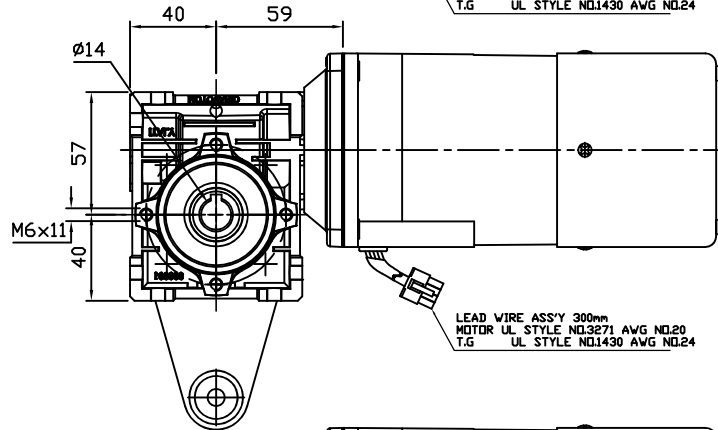

NO	DESCRIPTION	MATERIAL	SIZE, DWG. NO	Q'TY	WT. (KG)		REMARK
					UNIT	TOTAL	

LEAD WIRE ASS'Y 300mm
MOTOR UL STYLE NO.3271 AWG NO.20
T.G UL STYLE NO.1430 AWG NO.24

LEAD WIRE ASS'Y 300mm
MOTOR UL STYLE NO.3271 AWG NO.20
T.G UL STYLE NO.1430 AWG NO.24

OUTPUT HOLLOW SHAFT

LEAD WIRE ASS'Y 300mm
MOTOR UL STYLE NO.3271 AWG NO.20
T.G UL STYLE NO.1430 AWG NO.24

(주)한국체인모터
Tel. 032-810-0702 Fax. 815-8123

CUSTOMER APPROVE		AMEND		PROJECT		MOTOVARIO					
MECHANICAL	ELECTRICAL	△		MODEL		NMRV030_90각 120W DKM SPEED					
		△		MODEL NUMBER		NMRV 030 90각/토크크림 + 9SDK□-120F2 (5~80:1)					
		△		DRAWN	LEE M.P	DATE		REV	A	SCALE	NONE
		△		CHECKED	KIM J.S	DATE		UNIT	MM	PAGE	-
		NO	CONTENT	DATE	APPROVED	LEE J.Y	DATE				