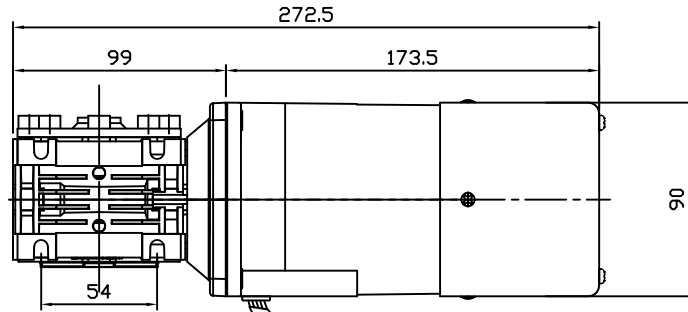

NO	DESCRIPTION	MATERIAL	SIZE, DWG. NO	Q'TY	WT. (KG)		REMARK
					UNIT	TOTAL	

LEAD WIRE ASS'Y 300mm
MOTOR UL STYLE NO.3271 AWG NO.20
T.G UL STYLE NO.1430 AWG NO.24

LEAD WIRE ASS'Y 300mm
MOTOR UL STYLE NO.3271 AWG NO.20
T.G UL STYLE NO.1430 AWG NO.24

OUTPUT HOLLOW SHAFT

LEAD WIRE ASS'Y 300mm
MOTOR UL STYLE NO.3271 AWG NO.20
T.G UL STYLE NO.1430 AWG NO.24

(주)한국체인모터
Tel. 032-810-0702 Fax. 815-8123

CUSTOMER APPROVE		AMEND		PROJECT		MOTOVARIO					
MECHANICAL	ELECTRICAL	△		MODEL		NMRV030_90각 120W DKM SPEED					
		△		MODEL NUMBER		NMRV 030 90각/토크크림 + 9SDK□-120F2 (5~80:1)					
		△		DRAWN	LEE M.P	DATE		REV	A	SCALE	NONE
		△		CHECKED	KIM J.S	DATE		UNIT	MM	PAGE	-
		NO	CONTENT	DATE	APPROVED	LEE J.Y	DATE				