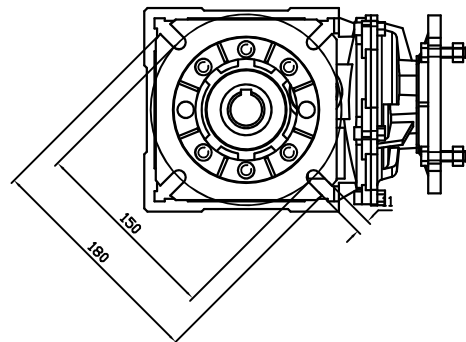

REDUCER SPEC	
MODEL	BA52
SERVICE FACTOR	
RATIO	
OUTPUT [rpm]	
OUTPUT TORQUE [Nm]	
WEIGHT [kg]	5.8

BCM (주)한국체인모터

Tel. 032-815-8888 Fax. 815-8020
www.bcmfg.com

PROJECT		MOTOVARIO						
DRAWN	SEO Y.S	DATE		REV	A	SCALE	1:1	
CHECKED	KIM J.S	DATE		UNIT	MM	PAGE	-	
APPROVED	LEE J.Y	DATE		