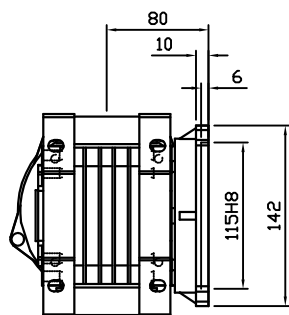

REDUCER SPEC	
MODEL	BA52
SERVICE FACTOR	
RATIO	
OUTPUT [rpm]	
OUTPUT TORQUE [Nm]	
WEIGHT [kg]	5.8

BCM (주)한국체인모터

Tel. 032-815-8888 Fax. 815-8020
www.bcmfg.com

PROJECT		MOTOVARIO						
DRAWN	SEO Y.S	DATE		REV	A	SCALE	1:1	
CHECKED	KIM J.S	DATE		UNIT	MM	PAGE	-	
APPROVED	LEE J.Y	DATE		